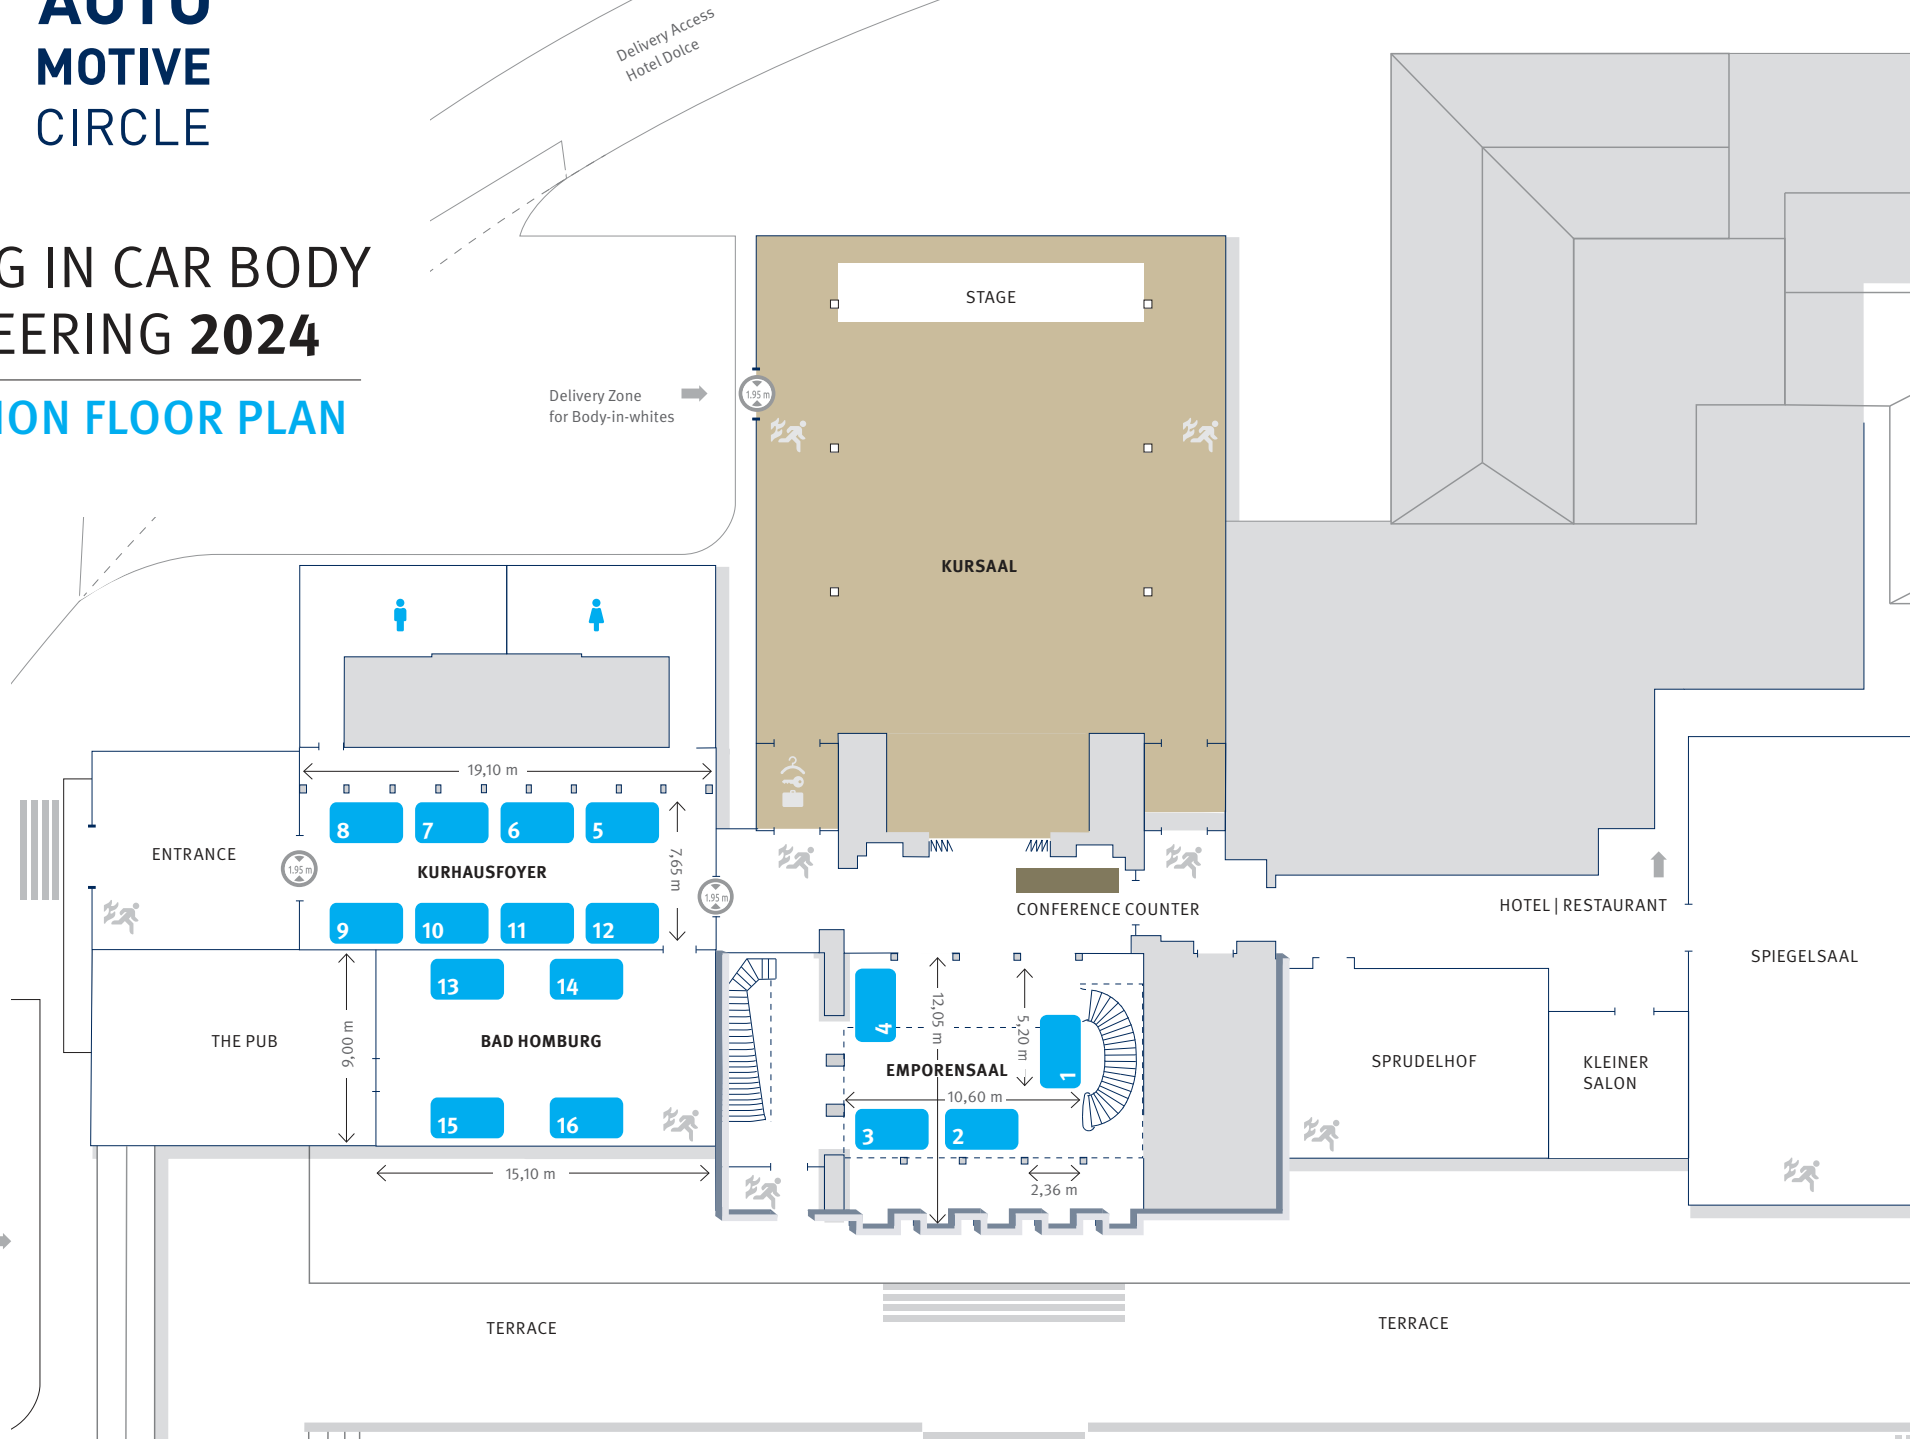

**AUTO
MOTIVE
CIRCLE**

JOINING IN CAR BODY ENGINEERING 2024

EXHIBITION FLOOR PLAN

-  Conference
-  Body-in-white Presentation
-  Booth approx. 2,5 x 3 m
-  Clearance Height 1.95 m
-  Emergency Exit
-  Lockers
-  Columns

Delivery Access
Hotel Dolce

Delivery Zone
for Body-in-whites

Delivery Zone
for Exhibitors