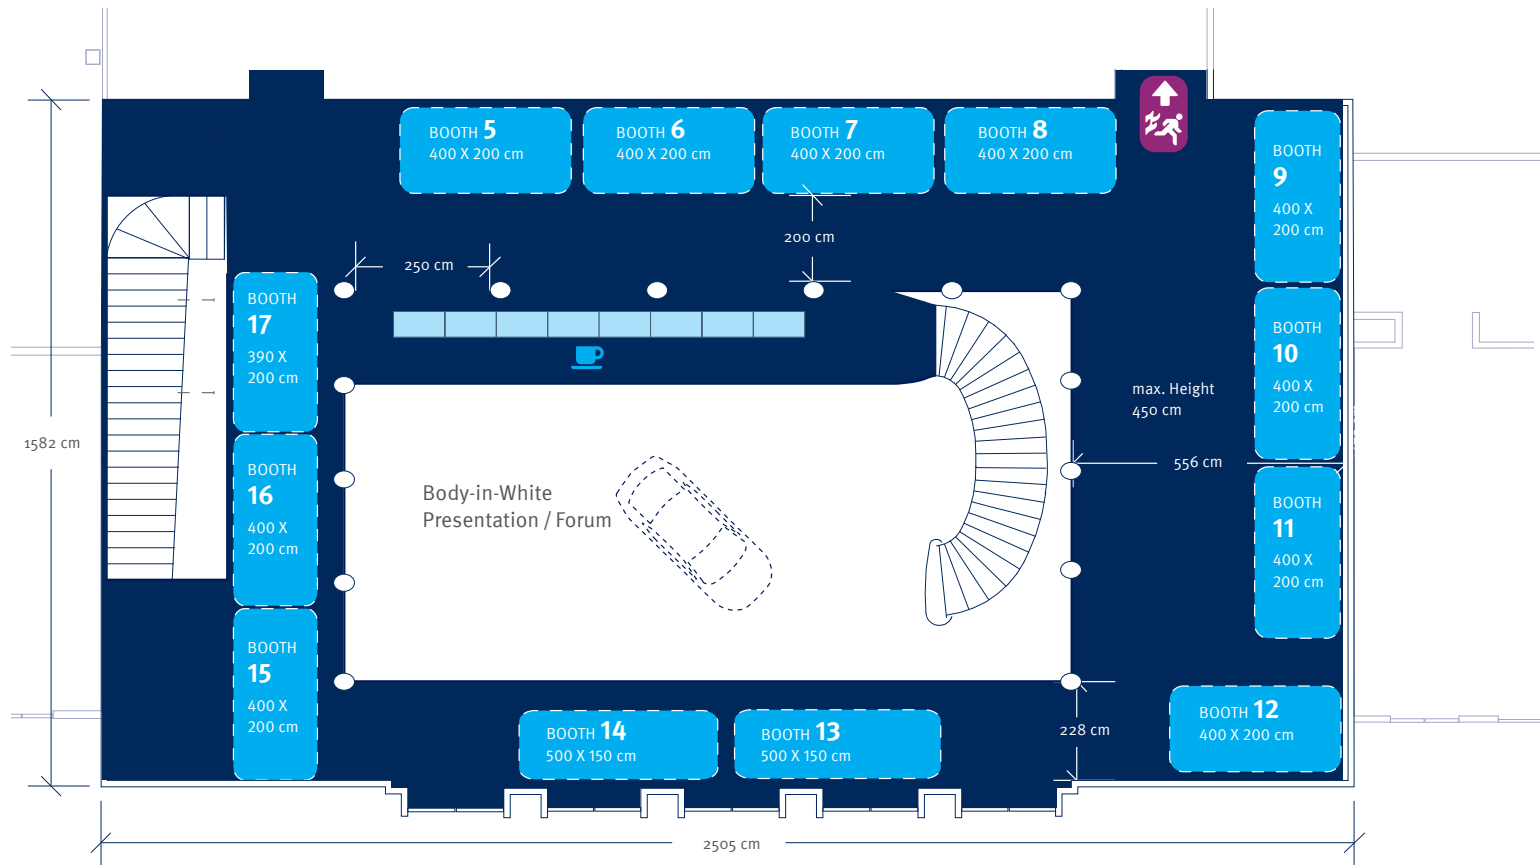

EUROCARBODY 2026

EXHIBITION FORUM

GALLERY – 1ST FLOOR

PLEASE NOTE!
No elevator available – only accessible via stairs!

VENUE
Hotel Dolce | Bad Nauheim
Elvis-Presley-Platz 1
61231 Bad Nauheim, Germany

EXHIBITION SALES
Frauke Haentsch
T +49 511 9910-340
frauke.haentsch@vincentz.net

EXHIBITION ORGANIZATION
Jasmin Klarmann
T +49 511 9910-374
jasmin.klarmann@vincentz.net

-  Exhibition Forum
-  Booth dimensions: width x depth
-  Coffee Break Area
-  Emergency Exit